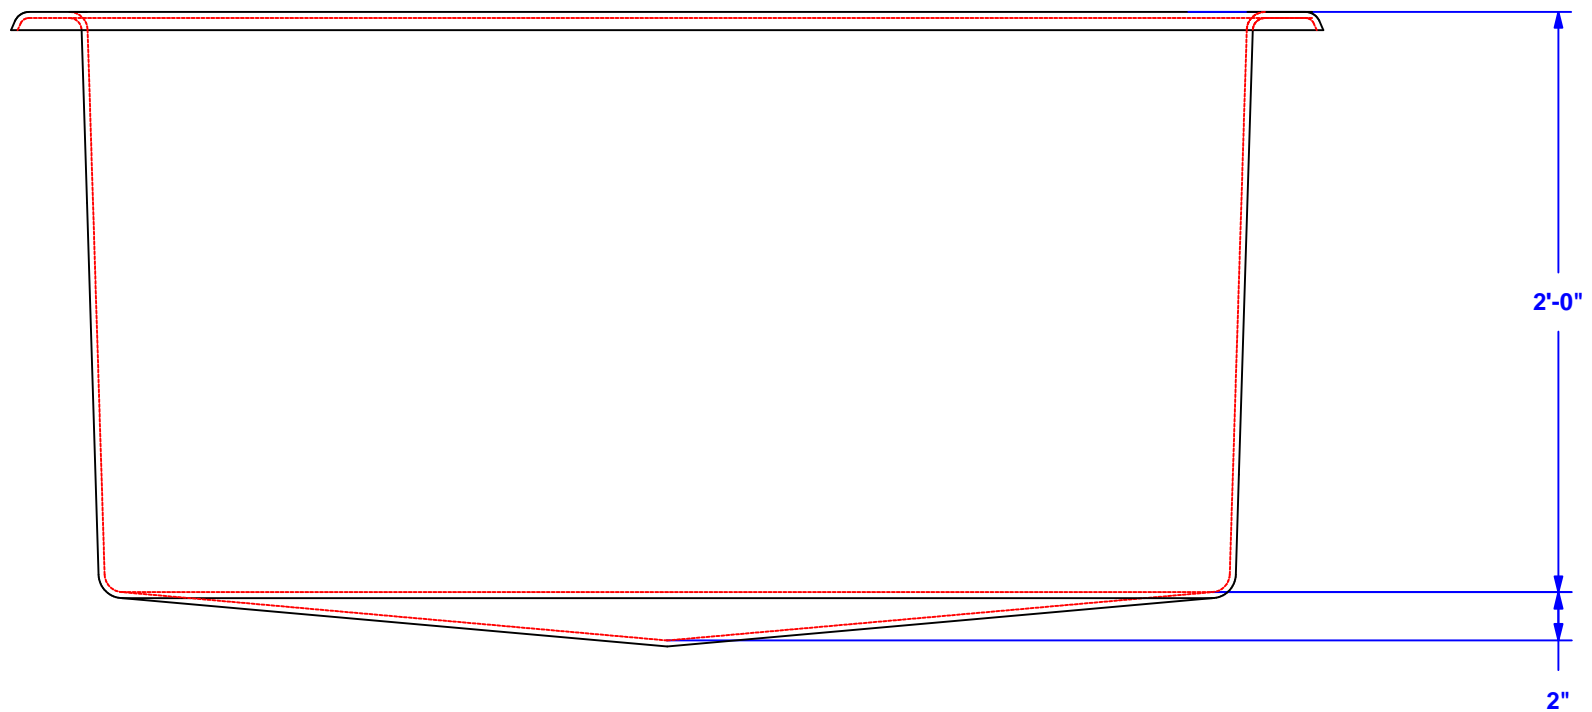

"THIS DOCUMENT AND THE DATA DISCLOSED HEREIN OR HEREWITH IS NOT TO BE REPRODUCED, USED, OR DISCLOSED IN WHOLE OR IN PART TO ANYONE WITHOUT THE PERMISSION OF C.F. MAIER COMPOSITES, INC."

					Name	Date	Title Slope Bottom Round Tank 48" Dia x 24" H
				Created By	CLN	11/11/06	
				Checked By			
				Scale		All Dimensions +/- .125"	Drawing Number RCT000185S
No	Change	Date	Init	 C. F. Maier Composites, Inc. 500 East Crystal Street Lamar, CO 81052 Phone (800) 962-6079 Fax (719) 336-3091 www.cfmaier.com			